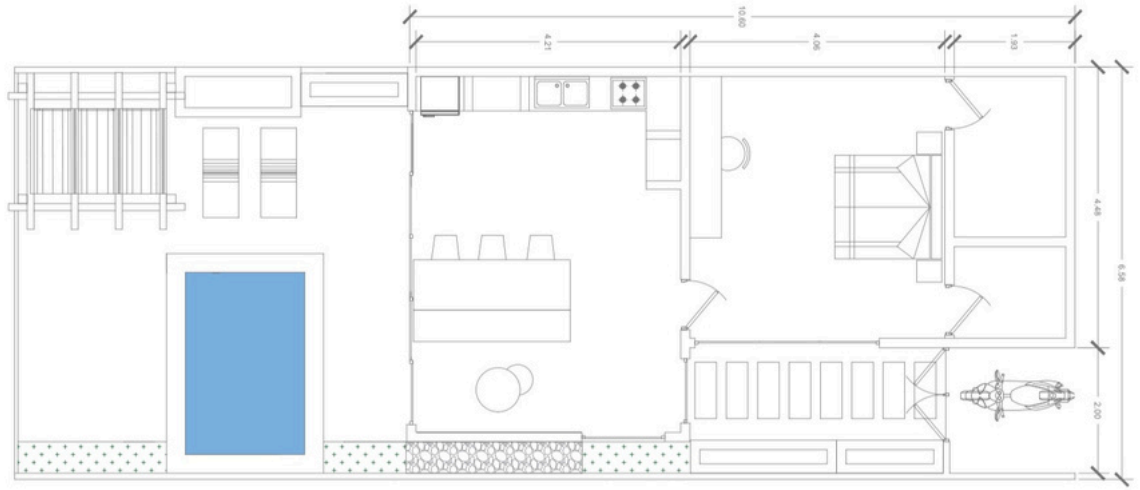

Cascade Collection
KABA KABA

Villa Floorplan