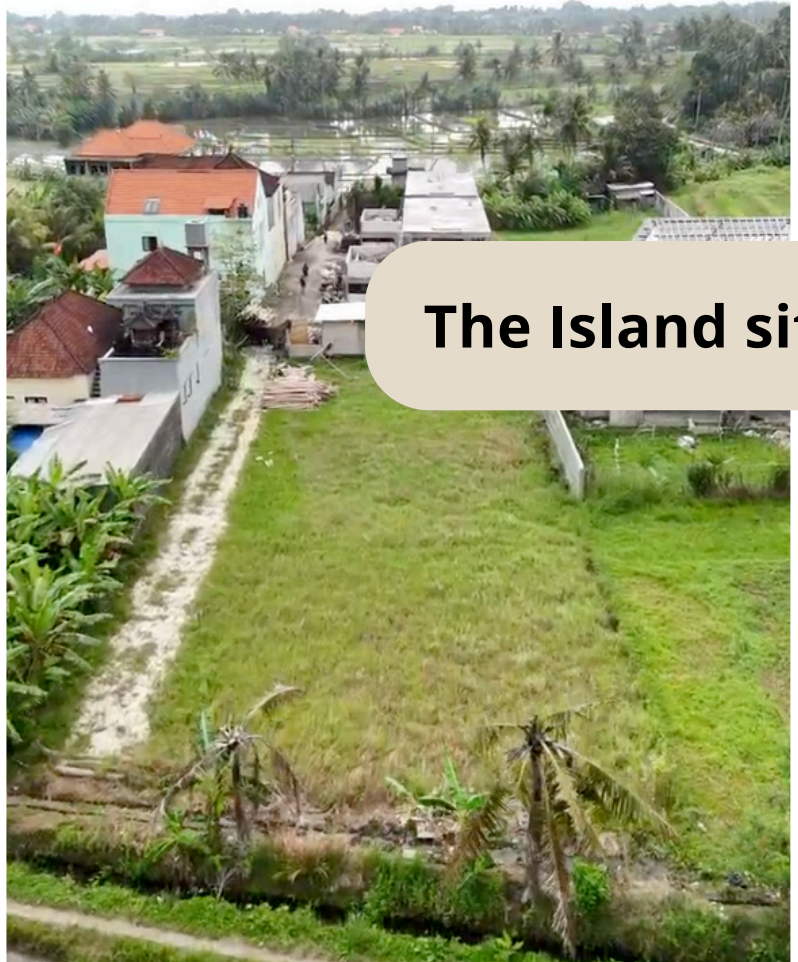

1. Parking Area	6. Powder Room	11. Pool
2. Entrance	7. Bedroom	12. Garden
3. Terrace	8. Wardrobe	13. Pool Shower
4. Sunken Lounge	9. Bathroom	
5. Kitchen And Dinning	10. Cabana	

The Island site