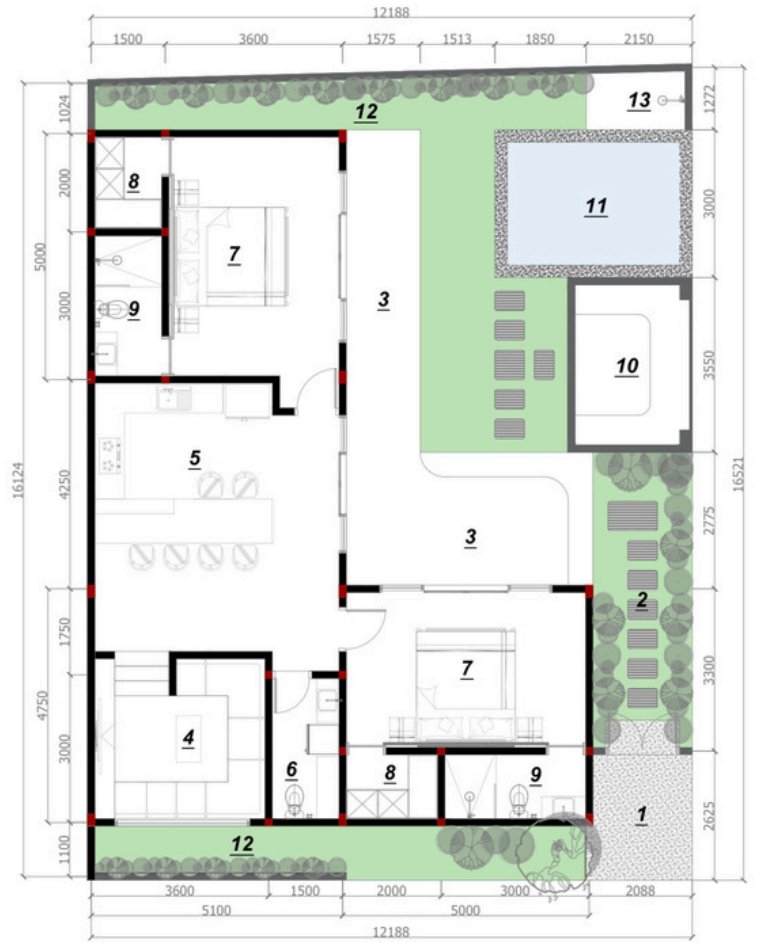

## Two bedroom design

We offer a thoughtfully designed single-level villa, featuring two spacious bedrooms with a rooftop terrace, in a 125m<sup>2</sup> layout on a 200m<sup>2</sup> land parcel.

**Only \$139,000 USD**  
**2.2B IDR**

## Villa Floorplan

- |                        |                |                 |
|------------------------|----------------|-----------------|
| 1. Parking Area        | 6. Powder Room | 11. Pool        |
| 2. Entrance            | 7. Bedroom     | 12. Garden      |
| 3. Terrace             | 8. Wardrobe    | 13. Pool Shower |
| 4. Sunken Lounge       | 9. Bathroom    |                 |
| 5. Kitchen And Dinning | 10. Cabana     |                 |